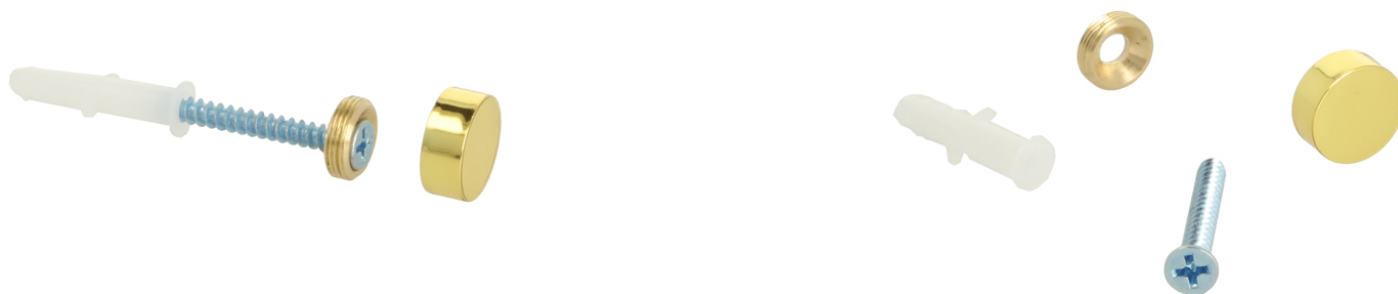

PRODUCT SHEET

Description:

Brass Mirror Cap ø15mm, Gold, W/Locator, Screw & Wall Plug

Item number:

22.05.133-0

Units	Box	Carton	HS Code	Barcode
Pcs.	4	100	8302420099	
				5704866513586

Diameter	Cap Thickness	Locator Size	Bottom Hole Size
15mm	6mm	D12*L3.5mm	5mm