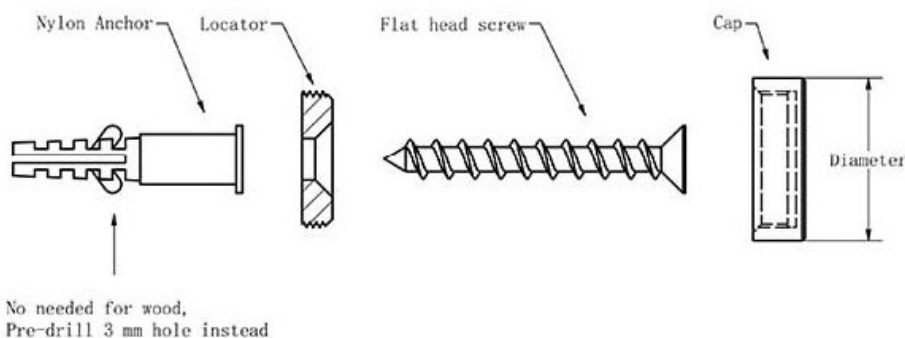

PRODUCT SHEET

Description:

Brass Mirror Cap ø15mm, Gold, W/Locator, Screw & Wall Plug

Item number:

22.05.133-0

Units	Box	Carton	HS Code	Barcode
Pcs.	4	100	8302420099	
				5704866513586

Diameter	Cap Thickness	Locator Size	Bottom Hole Size
15mm	6mm	D12*L3.5mm	5mm